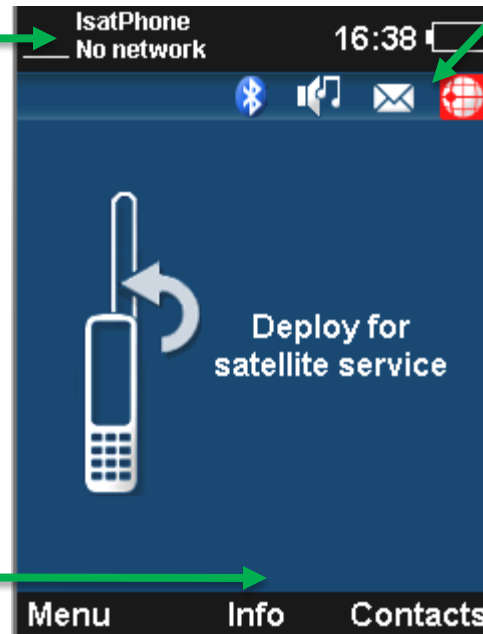

# IsatPhone PRO – Main Screen メインスクリーン

Network

Status icons

- Keypad locked
- Alarm set
- Call divert on
- Unread message
- Microphone muted
- Loud profile active
- Vibrate profile active
- Phone memory full
- Bluetooth is paired
- Bluetooth headset connected to your phone
- Wired handsfree headset connected
- GPS fix required
- USB connection
- Conference call activated
- Closed user group number
- New voicemail
- Missed call
- Loudspeaker activated
- Silent profile active
- Message memory full
- SIM card memory full
- Bluetooth on