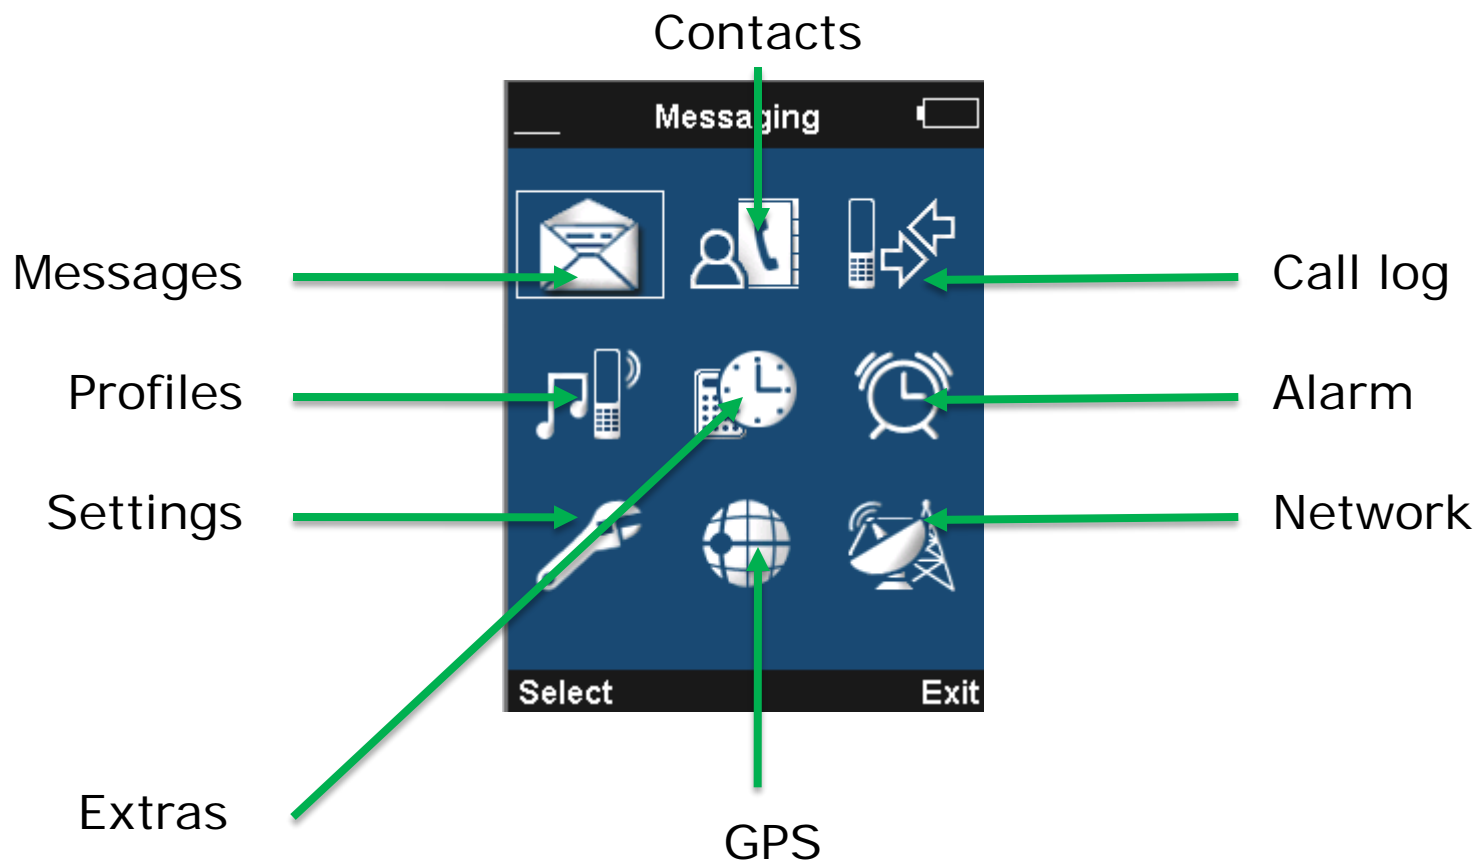

IsatPhone PRO – Main Menu メインメニュー