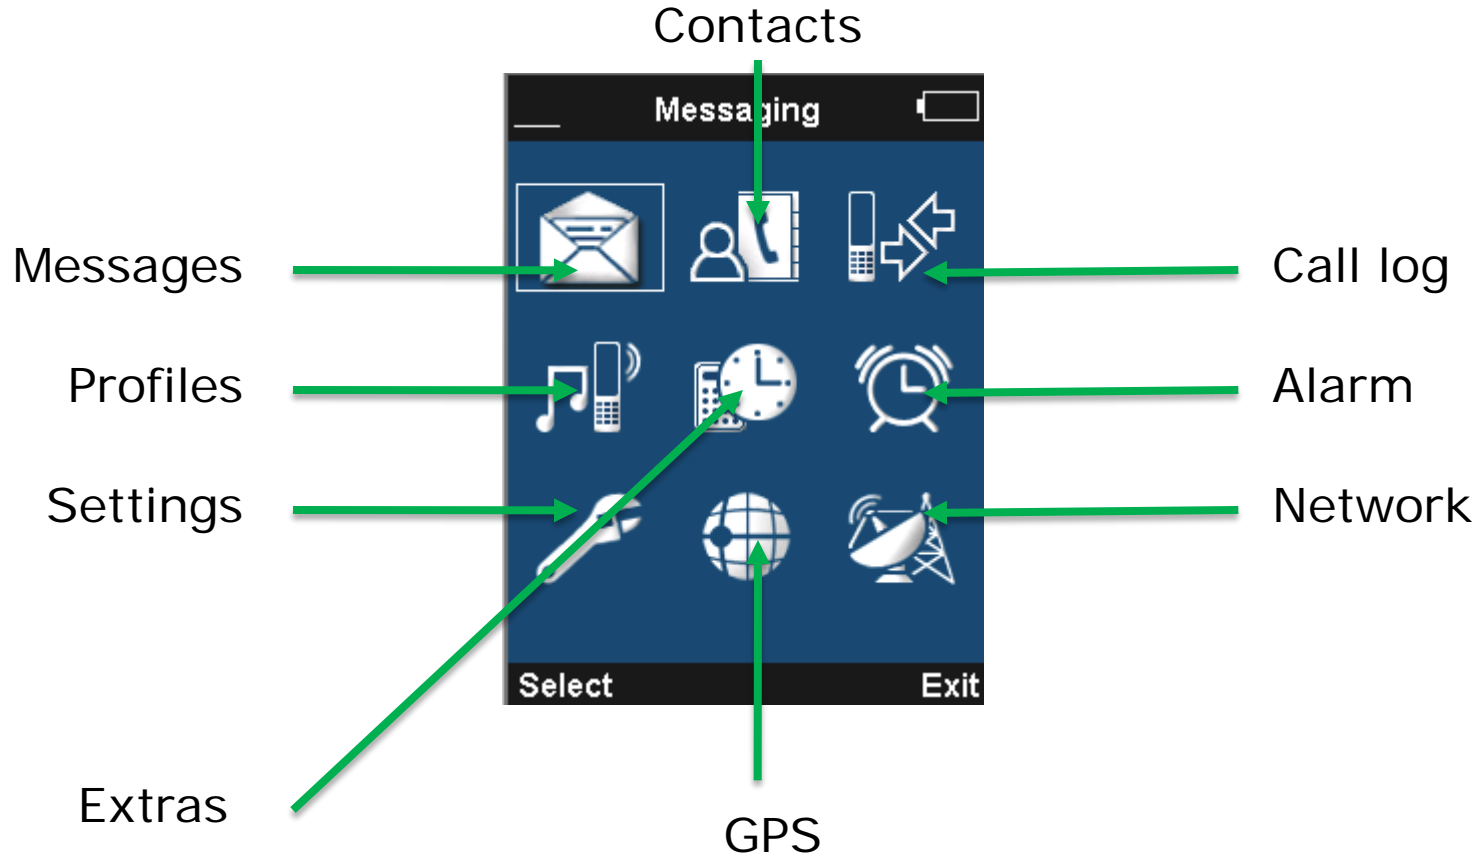

Languages supported

- Arabic, Chinese, English, French, Japanese, Portuguese, Russian, Spanish

IsatPhone PRO – Main Screen メインスクリーン

Network

Status icons

- Keypad locked
- Alarm set
- Call divert on
- Unread message
- Microphone muted
- Loud profile active
- Vibrate profile active
- Phone memory full
- Bluetooth is paired
- Bluetooth headset connected to your phone
- Wired handsfree headset connected
- GPS fix required
- USB connection
- Conference call activated
- Closed user group number
- New voicemail
- Missed call
- Loudspeaker activated
- Silent profile active
- Message memory full
- SIM card memory full
- Bluetooth on

Info shortcut

IsatPhone PRO – Main Menu メインメニュー

SUMMARY: IsatPhone PRO Key Features... 主要な特徴

RELIABLE NETWORK 信頼できるネットワーク

- Delivered over the world's most reliable satellite network
- Operates on geostationary satellites
- Significantly less possibility of call dropping