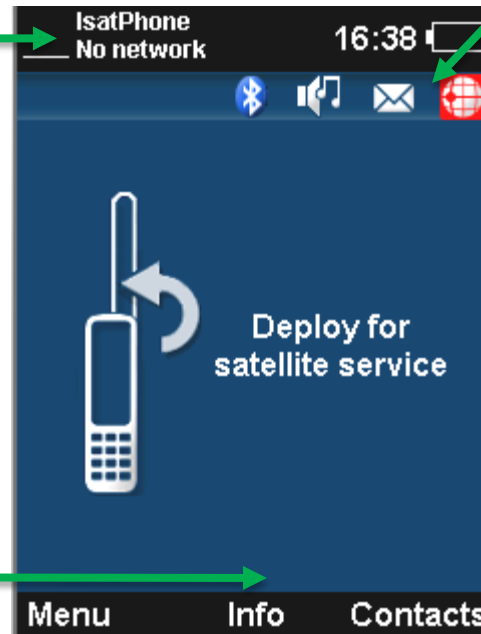

Languages supported

- Arabic, Chinese, English, French, Japanese, Portuguese, Russian, Spanish

IsatPhone PRO – Main Screen メインスクリーン

Network

Status icons

- Keypad locked
- Alarm set
- Call divert on
- Unread message
- Microphone muted
- Loud profile active
- Vibrate profile active
- Phone memory full
- Bluetooth is paired
- Bluetooth headset connected to your phone
- Wired handsfree headset connected
- GPS fix required
- USB connection
- Conference call activated
- Closed user group number
- New voicemail
- Missed call
- Loudspeaker activated
- Silent profile active
- Message memory full
- SIM card memory full
- Bluetooth on