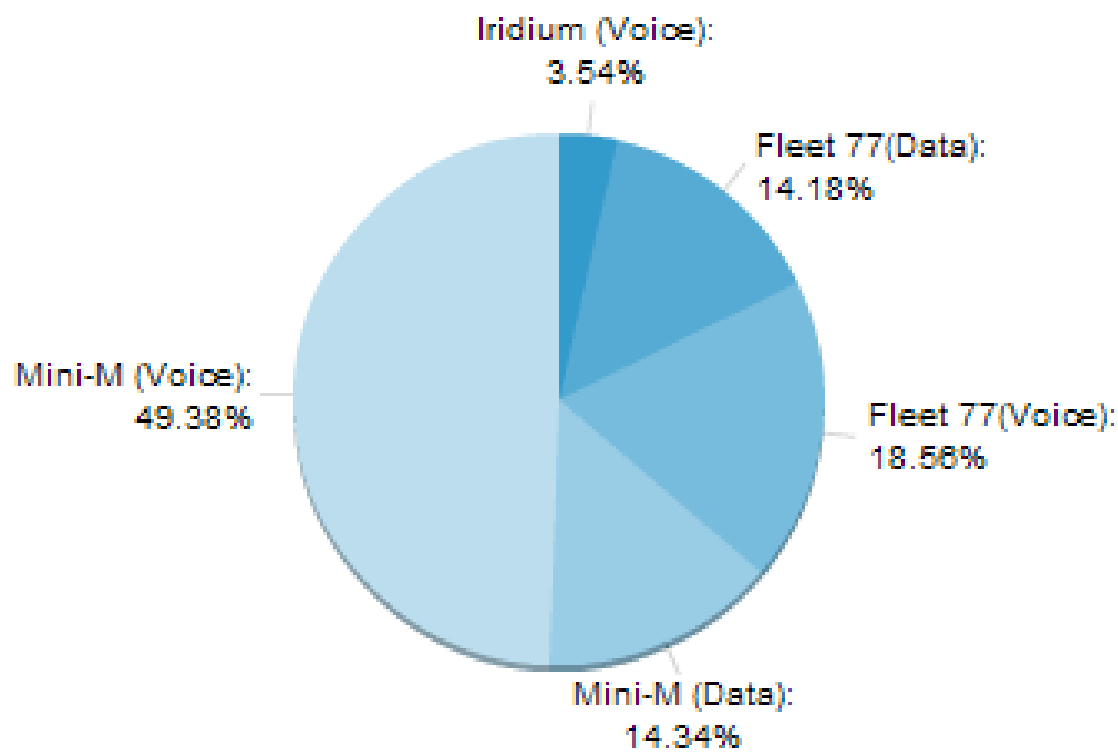

OceanView: トラフィックサマリー

Usage by Service Type ($)